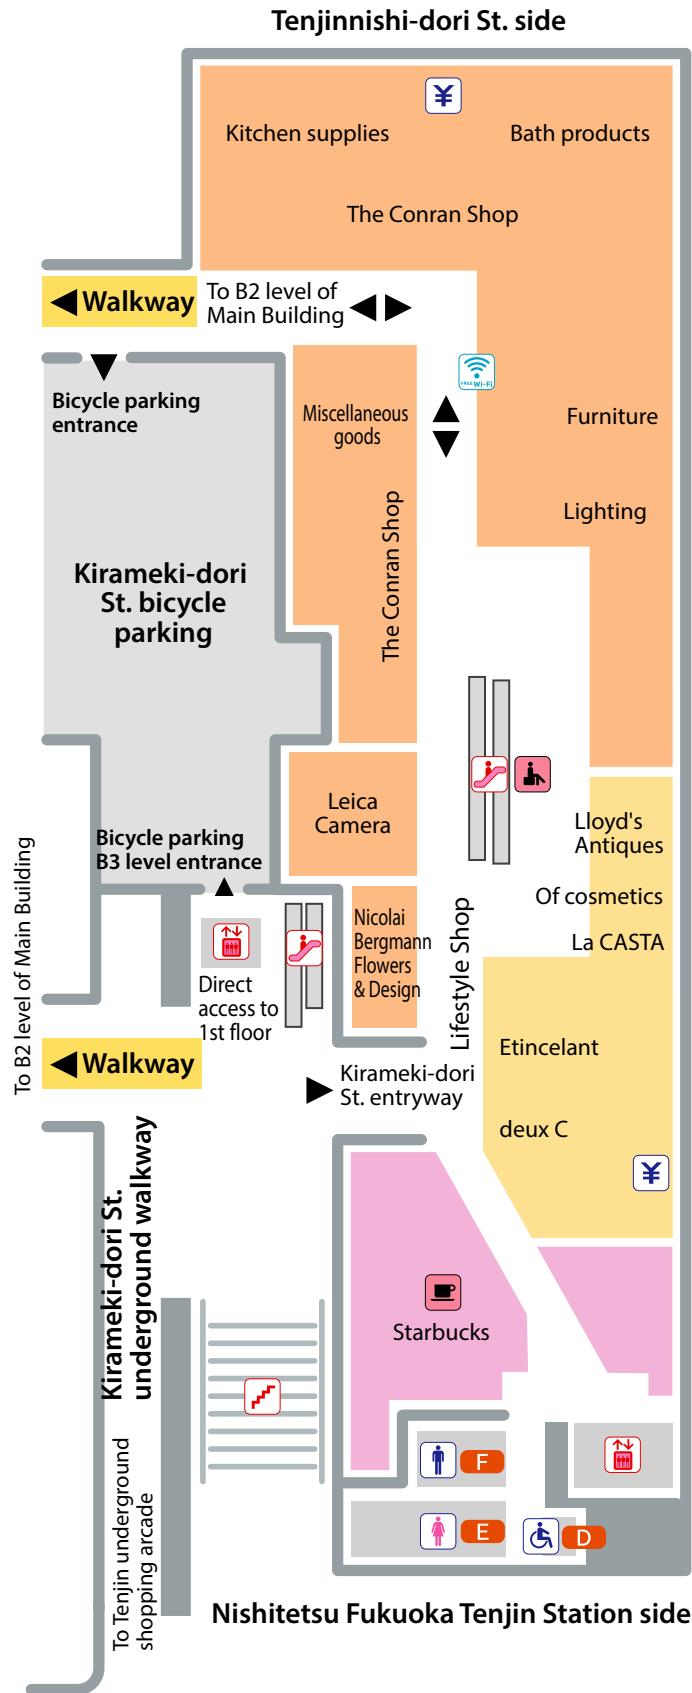

**D Multifunctional restroom**

- Designed for right-handed guests
- Wheelchair-accessible
- Handrails
- Stroller-friendly
- Changing station
- Bidet-style toilet

**E Women's restroom**

- Changing station
- Powder room
- Bidet-style toilet
- Stroller-friendly

**F Men's restroom**

- Baby seat
- Bidet-style toilet

Information

ATM Corner

Automated External Defibrillator

Tax-Free Counter

Women's restroom

Men's restroom

MICARD Counter

Wi-Fi area

Vending Machine

Baby nursing room

Nurse Room

Childcare room

Tea room

Eating space

Rest area

Smoking area

Currency Exchange Machines