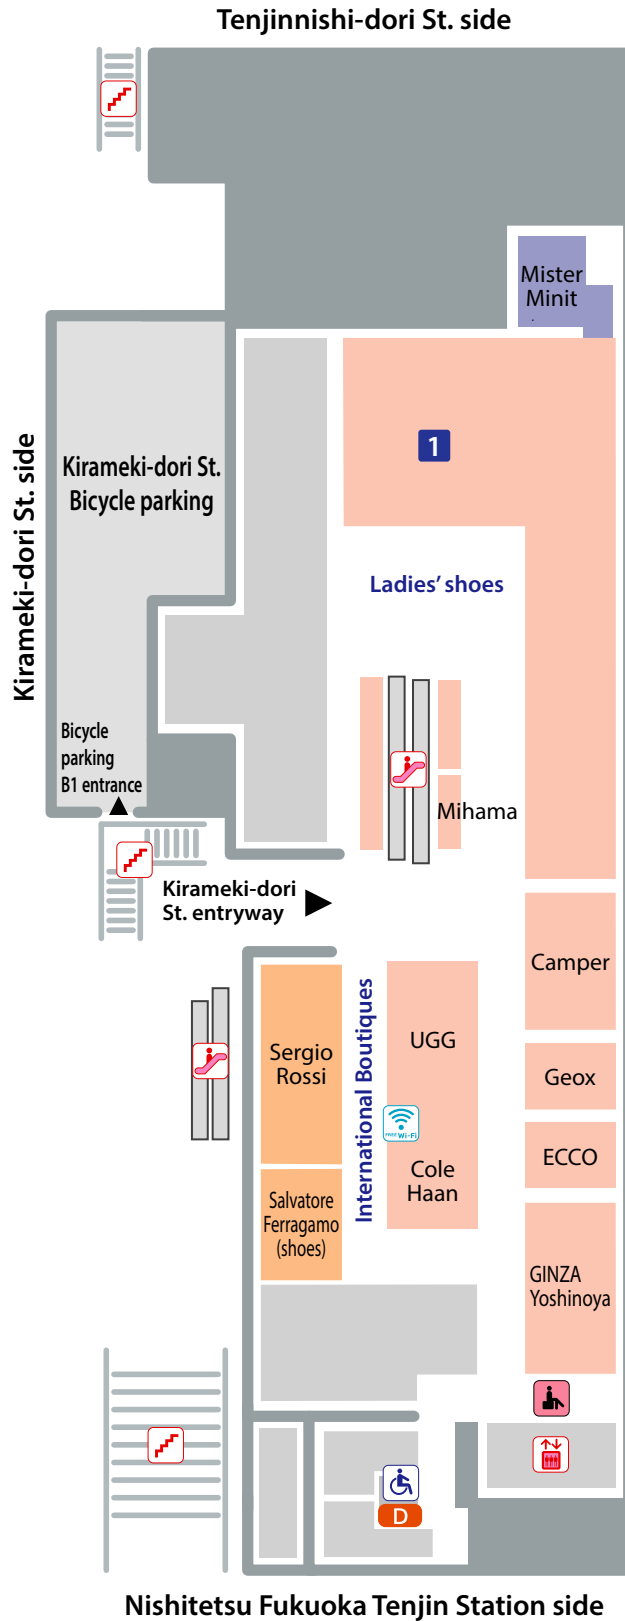

Ladies' shoes International Boutiques (Ladies)

Services and Facilities Information

D Multifunctional restroom

- Designed for left-handed guests
- Wheelchair-accessible
- Handrails
- Stroller-friendly
- Changing station
- Bidet-style toilet

1

Golden Goose
Church's
Fabio Rusconi
Staccato
Hunter
Lanvin Collection
LANVIN en Bleu
TSUMORI CHISATO
Jill Stuart
Luca Grossi

Information

ATM Corner

Automated External Defibrillator

Tax-Free Counter

Women's restroom

Men's restroom

Multifunctional restroom

Ostomy toilet

Cashier

Escalator

Elevator

Stairs

Public phone (domestic only)

Public phone (supports international calls)

MICARD Counter

Wi-Fi area

Vending Machine

Baby nursing room

Nurse Room

Childcare room

Tea room