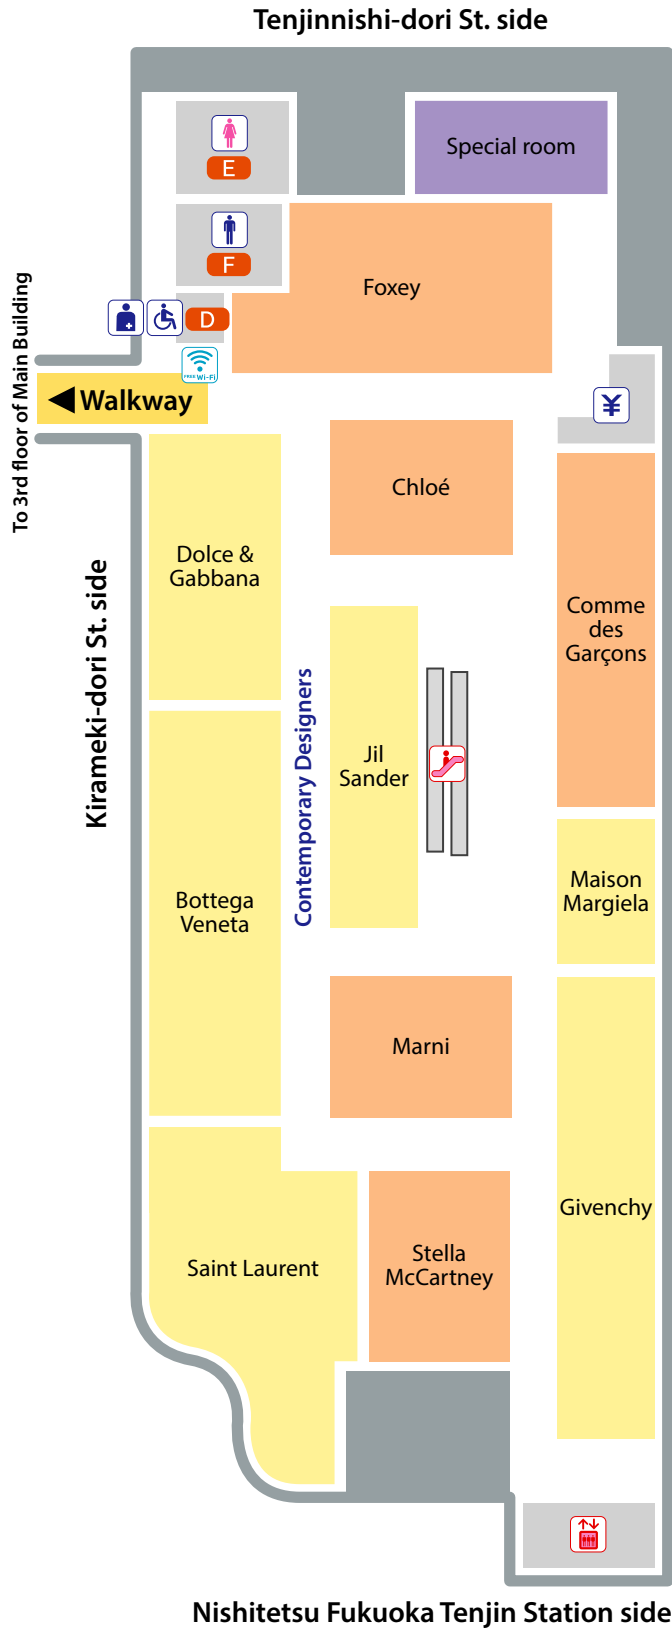

International Boutiques (Men, Ladies)

Services and Facilities Information

D Multifunctional restroom (with facilities for ostomy pouch users)

- Designed for right-handed guests
- Wheelchair-accessible
- Handrails
- Stroller-friendly
- Changing station
- Bidet-style toilet

E Women's restroom

- Baby seat
- Changing station
- Powder room (with chairs)
- Fitting room
- Bidet-style toilet
- Stroller-friendly

F Men's restroom

- Baby seat
- Bidet-style toilet

* ..... Offers products for both men and women.

Information

ATM Corner

Automated External Defibrillator

Tax-Free Counter

Women's restroom

Men's restroom

Multifunctional restroom

Ostomy toilet

Cashier

Escalator

Elevator

Stairs

Public phone
(domestic only)

Public phone
(supports international calls)

MICARD Counter

Wi-Fi area

Vending Machine

Baby nursing room

Nurse Room

Childcare room

Tea room

Eating space

Rest area

Smoking area

Currency Exchange
Currency Exchange Machines