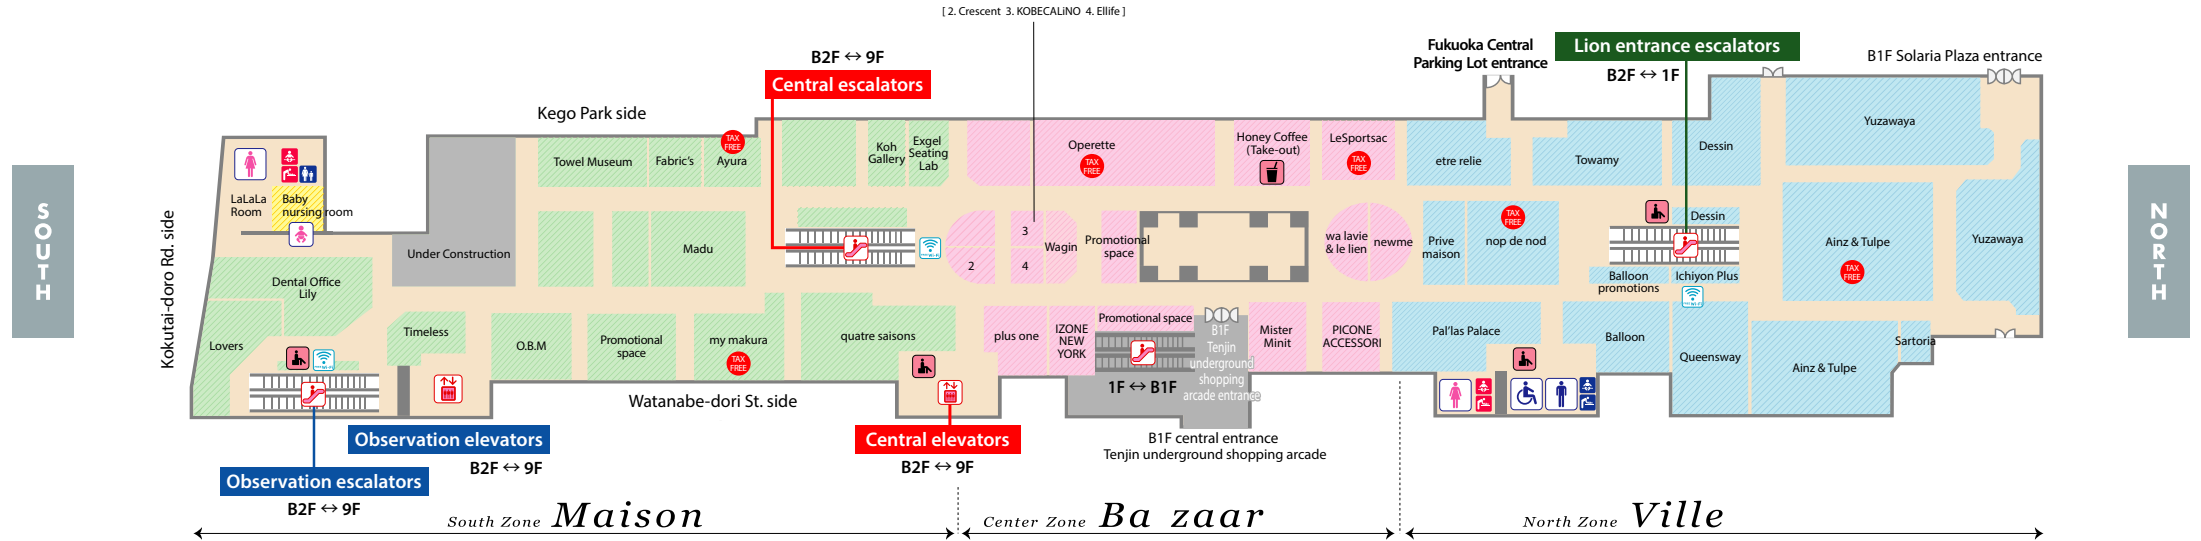

B1F

Lachic Fukuoka Tenjin

Fashion accessories
Women's clothing
Interior furnishings

- ★Shops on this floor that offer tax exemption are listed on the floor map. Tax exemption procedures are handled at each shop.
- ★本楼层的可免税商店详见楼层地图。免税手续在各商店办理。
- ★本樓層可免税門市標示於樓層導覽圖。免税手續請在各門市辦理。
- ★본 플로어에서 면세를 이용할 수 있는 숍은 플로어 맵에 기재되어 있습니다. 면세 수속은 각 숍에서 대응 가능합니다.

- Wi-Fi area
- Cafe
- ATM Corner
- Cashiers
- Elevator
- Information
- Men's restroom
- Baby nursing room
- Baby seat Changing station
- Ostomy toilet
- Restaurant
- Coffee and juice stand
- Coin Lockers
- Escalator
- Public phone (supports international calls)
- Rest area
- Baby seat Changing station
- Boys' toilet
- Women's restroom
- Multifunctional restroom