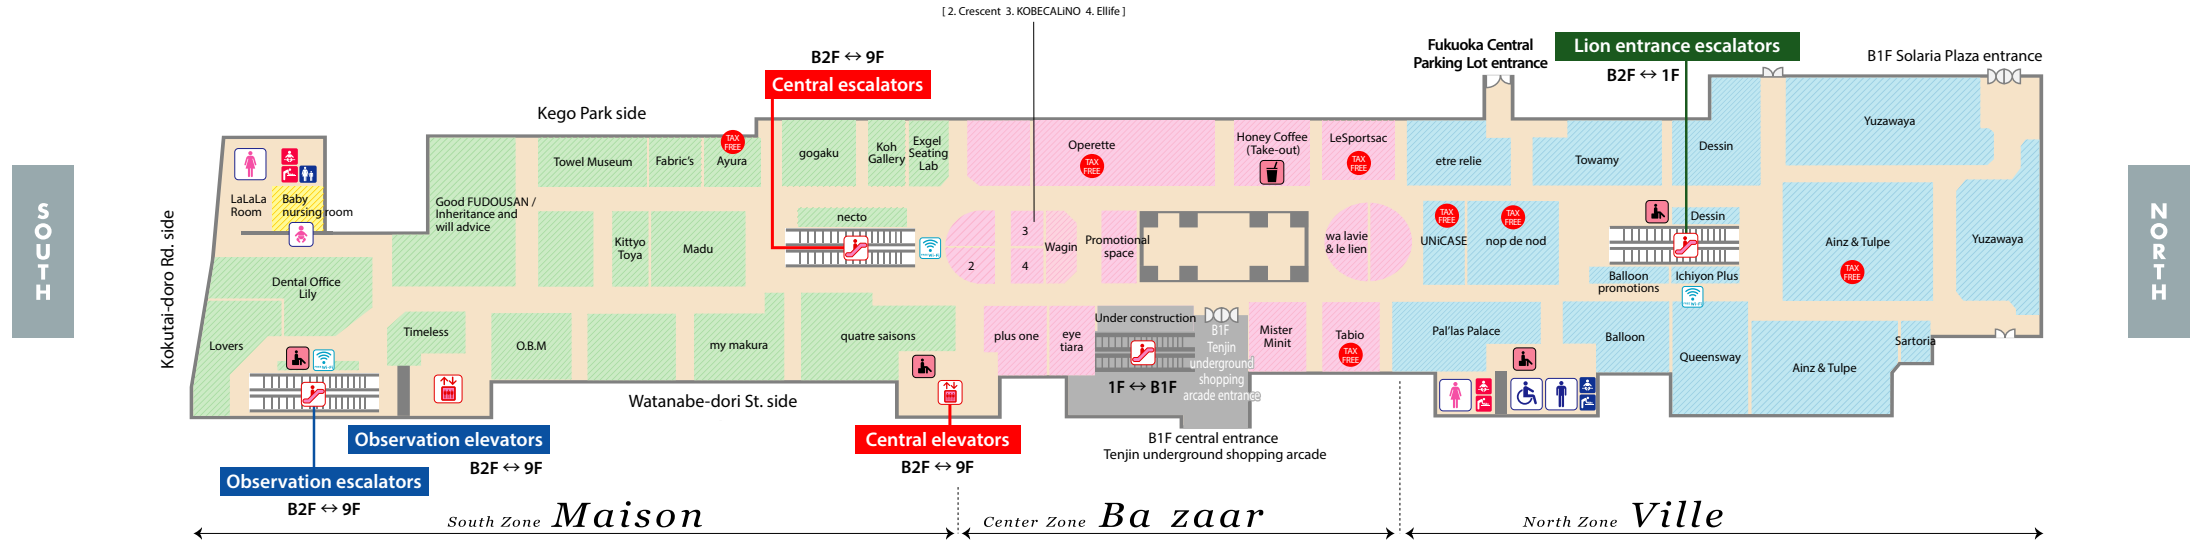

B1F

Lachic Fukuoka Tenjin

Fashion accessories
Women's clothing
Interior furnishings

- ★Shops on this floor that offer tax exemption are listed on the floor map. Tax exemption procedures are handled at each shop.
- ★本楼层的可免税商店详见楼层地图。免税手续在各商店办理。
- ★本樓層可免税門市標示於樓層導覽圖。免税手續請在各門市辦理。
- ★본 플로어에서 면세를 이용할 수 있는 숍은 플로어 맵에 기재되어 있습니다. 면세 수속은 각 숍에서 대응 가능합니다.

- Wi-Fi area
- Cafe
- ATM Corner
- Cashiers
- Elevator
- Information
- Men's restroom
- Baby nursing room
- Baby seat Changing station
- Ostomy toilet
- Restaurant
- Coffee and juice stand
- Coin Lockers
- Escalator
- Public phone (supports international calls)
- Rest area
- Baby seat Changing station
- Boys' toilet
- Women's restroom
- Multifunctional restroom