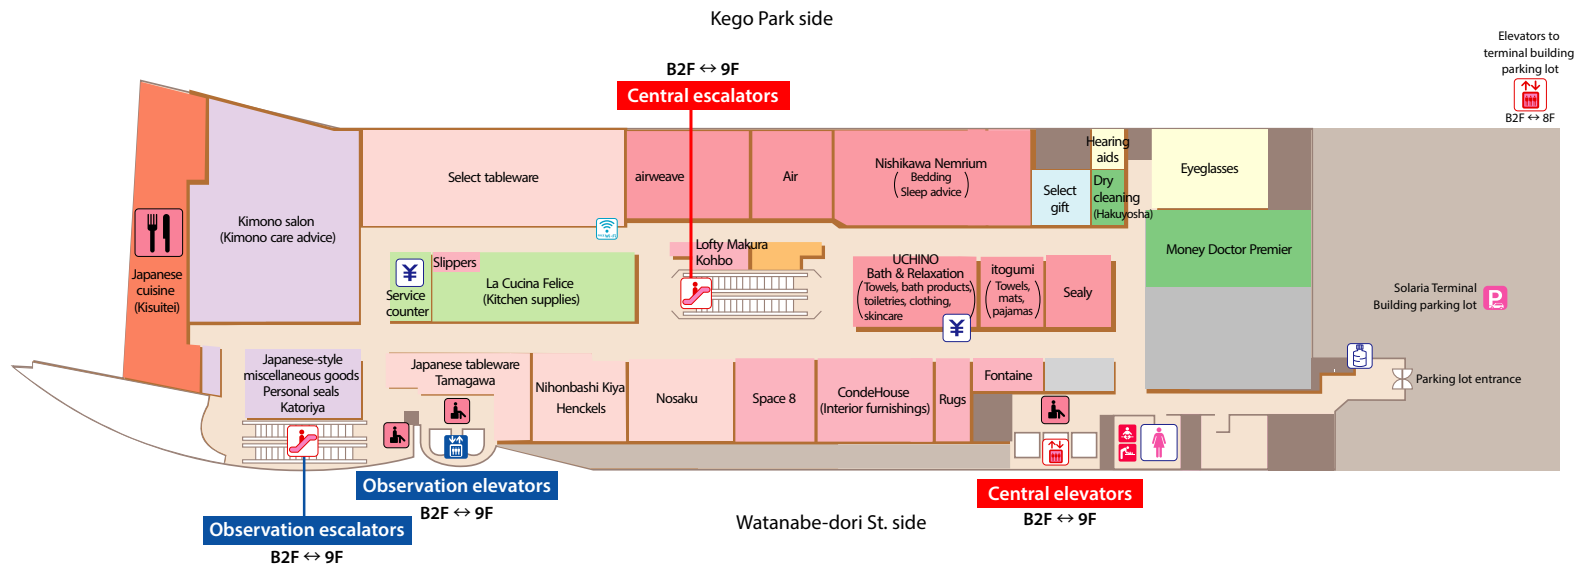

8F

Furnishings

(Interior furnishings / Furniture / Bath products / Tableware / Garden supplies / Rugs)

Wigs / Eyeglasses / Hearing aids

Kimono boutique / Kimono accessories / Cosmetics

Dry cleaning (Hakuyosha) / Gift shop / Bridal club

Services available on the 8th floor

- Sleep advice (Nishikawa Nemrium)

A sleep advisor will help you choose better bedding so that you can sleep more comfortably.

Wi-Fi area

Cafe

Coin Lockers

Escalator

Public phone
(supports international calls)

Rest area

Baby seat

Changing station

Boys' toilet

Baby seat

Changing station

Ostomy toilet

Restaurant

ATM Corner

Cashiers

Elevator

Information

Men's restroom

Women's restroom

Multifunctional restroom