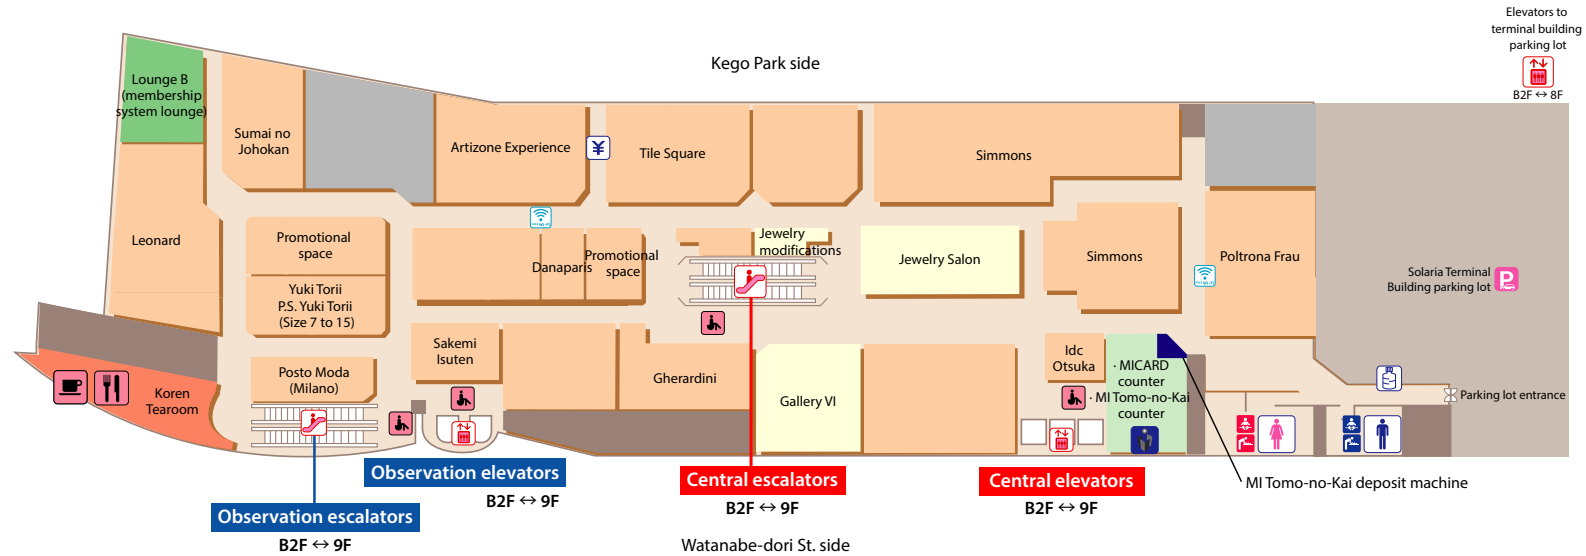

6F

Exclusire women's clothing

Jewelry

Lounge B (membership system lounge)

MICARD Counter

MI Tomo-no-Kai counter

(MI Tomo-no-Kai ATM for deposits)

Services available on the 6th floor

- Wi-Fi area
- Cafe
- ATM Corner
- Cashiers
- Elevator
- Information
- Men's restroom
- Baby nursing room
- Baby seat Changing station
- Ostomy toilet
- Restaurant
- Coffee and juice stand
- Coin Lockers
- Escalator
- Public phone (supports international calls)
- Rest area
- Baby seat Changing station
- Boys' toilet
- Women's restroom
- Multifunctional restroom
- Vending Machine