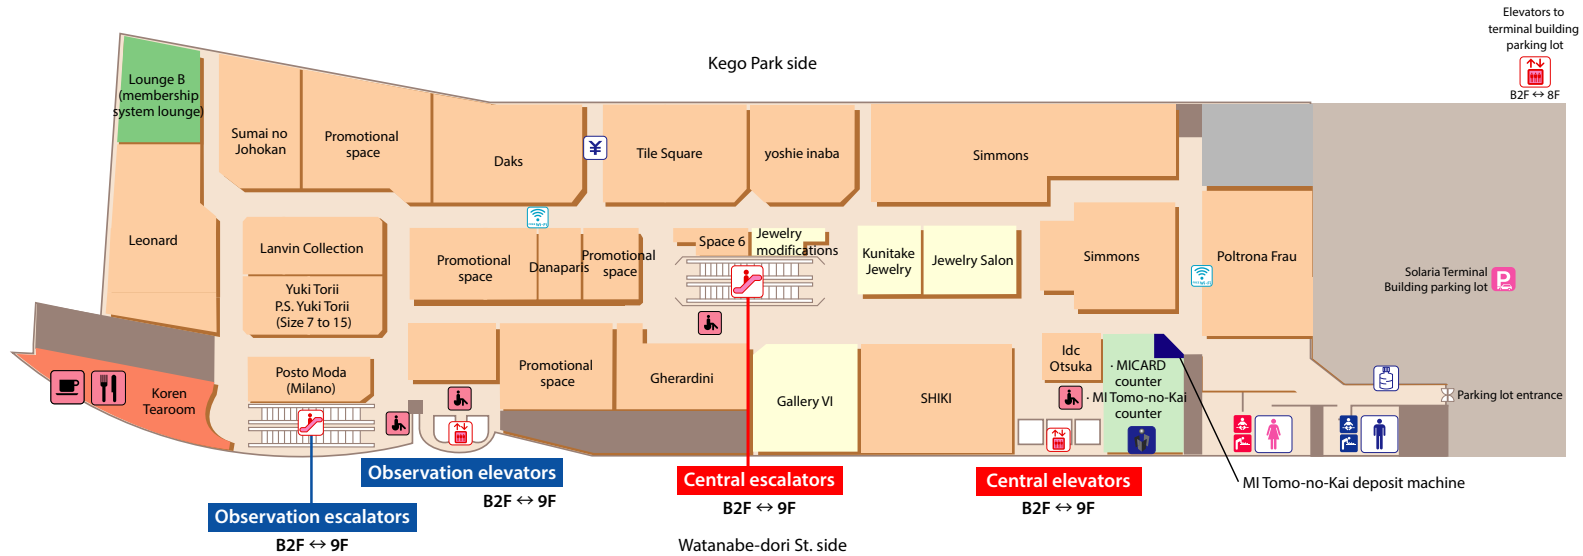

6F

Select women's clothing

Jewelry

Lounge B (membership system lounge)

MICARD Counter

MI Tomo-no-Kai counter

(MI Tomo-no-Kai ATM for deposits)

Services available on the 6th floor

- Wi-Fi area
- Cafe
- Coin Lockers
- Escalator
- Public phone (supports international calls)
- Rest area
- Baby seat
- Changing station
- Boys' toilet
- Baby seat
- Changing station
- Ostomy toilet
- Restaurant
- ATM Corner
- Cashiers
- Elevator
- Information
- Men's restroom
- Women's restroom
- Multifunctional restroom