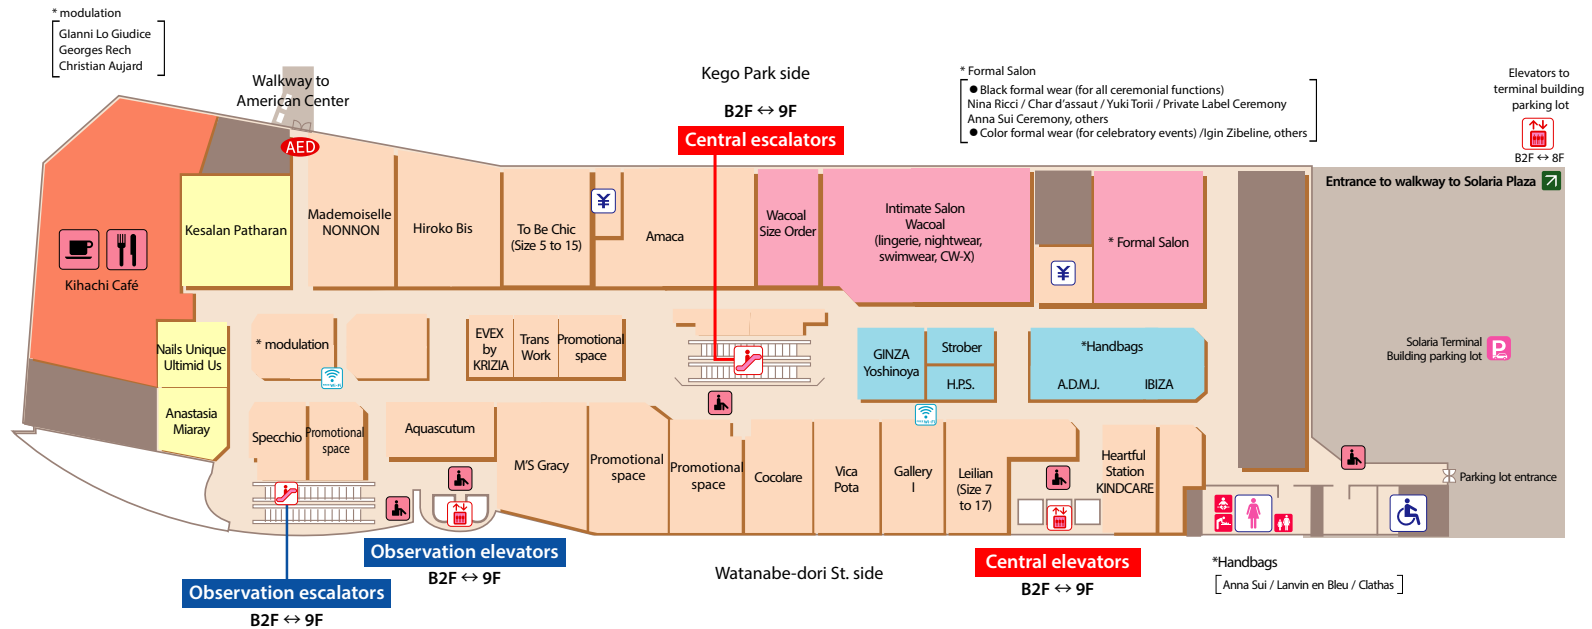

5F

Women's clothing / Women's formal wear

Women's shoes

Lingerie

Handbags

Beauty studio

Nursing care supplies

Services available on the 5th floor

- **Intimate Advisor (Intimate Salon)**
An advisor will take accurate measurements and assist you as you try on clothing and choose products.
- **Formal wear specialist (Formal Salon)**
A specialist will offer advice concerning formal wear etiquette and coordination and answer your questions.

- Wi-Fi area
- Cafe
- ATM Corner
- Cashiers
- Elevator
- Information
- Men's restroom
- Baby nursing room
- Baby seat Changing station
- Ostomy toilet
- Restaurant
- Coffee and juice stand
- Coin Lockers
- Escalator
- Public phone (supports international calls)
- Rest area
- Baby seat Changing station
- Boys' toilet
- Women's restroom
- Multifunctional restroom
- Vending Machine