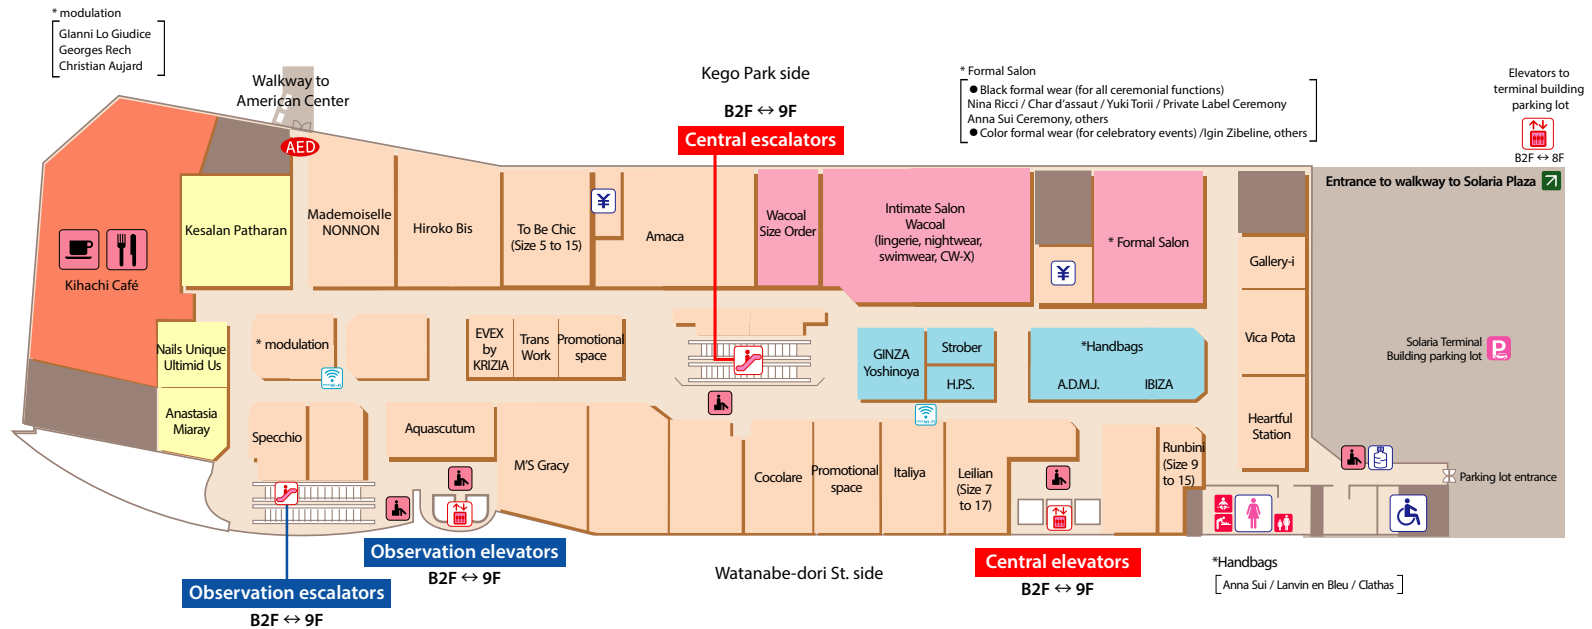

5F

Women's clothing / Women's formal wear

Women's shoes

Lingerie

Handbags

Beauty studio

Nursing care supplies

Services available on the 5th floor

- **Intimate Advisor (Intimate Salon)**
An advisor will take accurate measurements and assist you as you try on clothing and choose products.
- **Formal wear specialist (Formal Salon)**
A specialist will offer advice concerning formal wear etiquette and coordination and answer your questions.

- Wi-Fi area
- Cafe
- Coin Lockers
- Escalator
- Public phone (supports international calls)
- Rest area
- Baby seat
- Changing station
- Boys' toilet
- Baby seat
- Changing station
- Ostomy toilet
- Restaurant
- ATM Corner
- Cashiers
- Elevator
- Information
- Men's restroom
- Women's restroom
- Multifunctional restroom