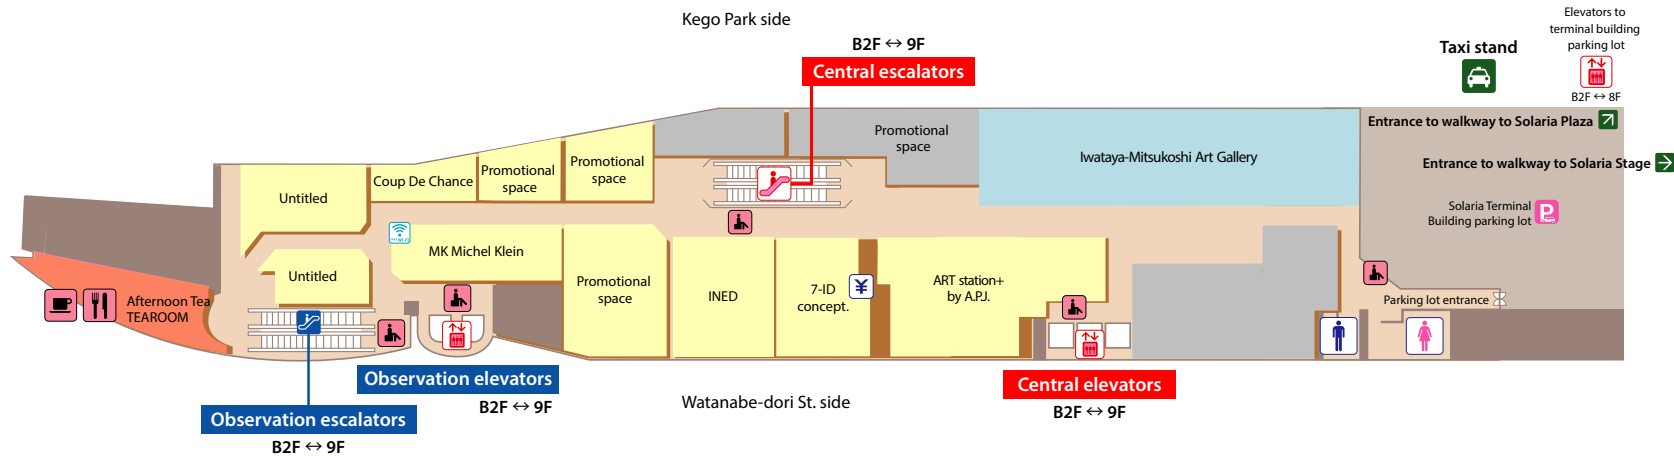

4F

Women's clothing Iwataya-Mitsukoshi Art Gallery Taxi stand

- Wi-Fi area
- Cafe
- ATM Corner
- Cashiers
- Elevator
- Information
- Men's restroom
- Baby nursing room
- Baby seat Changing station
- Ostomy toilet
- Restaurant
- Coffee and juice stand
- Coin Lockers
- Escalator
- Public phone (supports international calls)
- Rest area
- Baby seat Changing station
- Boys' toilet
- Women's restroom
- Multifunctional restroom
- Vending Machine