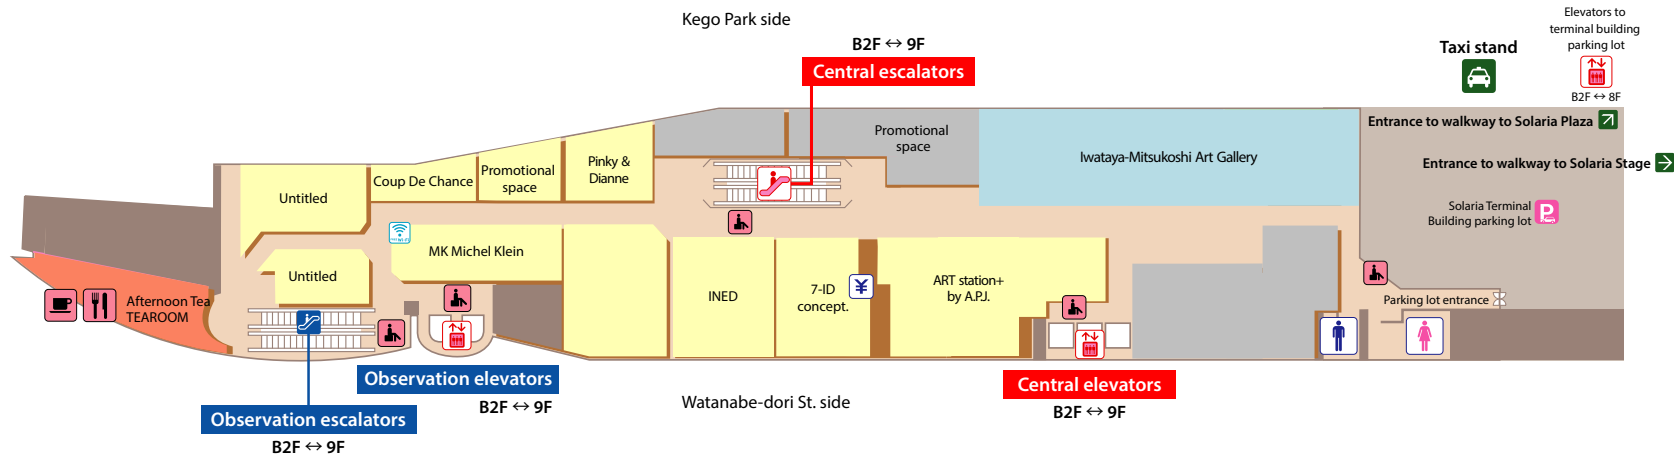

4F

Women's clothing Iwataya-Mitsukoshi Art Gallery Taxi stand

- | | | | | | | | | | | | |
|------------|------------|--------------|-----------|---|----------------|------------------|--------------------------|--------------|-----------|------------------|---------------|
| Wi-Fi area | Cafe | Coin Lockers | Escalator | Public phone (supports international calls) | Rest area | Baby seat | Changing station | Boys' toilet | Baby seat | Changing station | Ostomy toilet |
| Restaurant | ATM Corner | Cashiers | Elevator | Information | Men's restroom | Women's restroom | Multifunctional restroom | | | | |