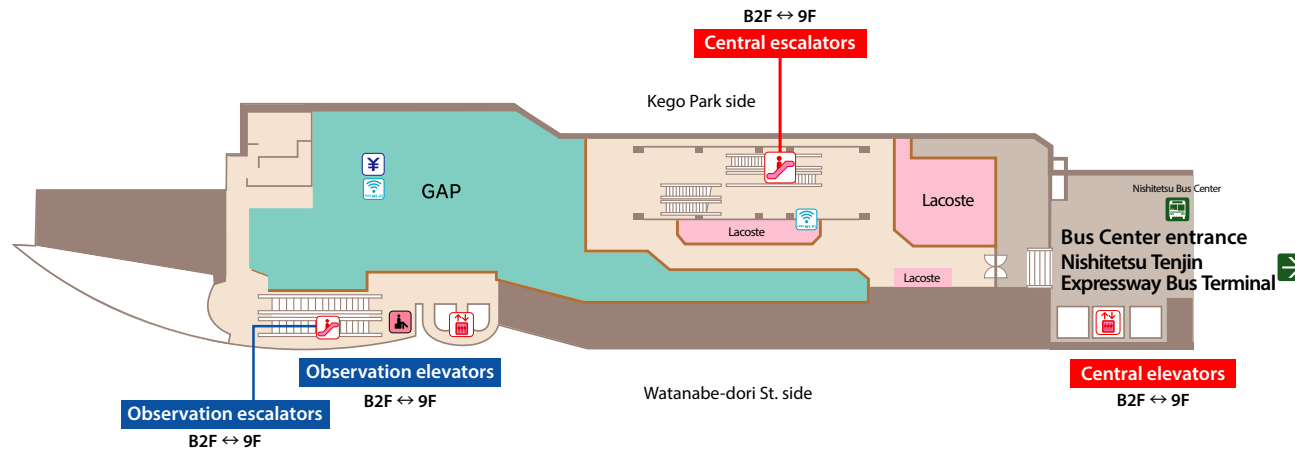

3F

GAP (men's, women's, baby's, and kids' clothing)

Lacoste (mens' and women's clothing and miscellaneous goods)

◆Nishitetsu Tenjin Expressway Bus Terminal

- Wi-Fi area
- Cafe
- ATM ATM Corner
- Cashiers
- Elevator
- Information
- Men's restroom
- Baby nursing room
- Baby seat Changing station
- Ostomy toilet
- Restaurant
- Coffee and juice stand
- Coin Lockers
- Escalator
- Public phone (supports international calls)
- Rest area
- Baby seat Changing station
- Boys' toilet
- Women's restroom
- Multifunctional restroom
- Vending Machine