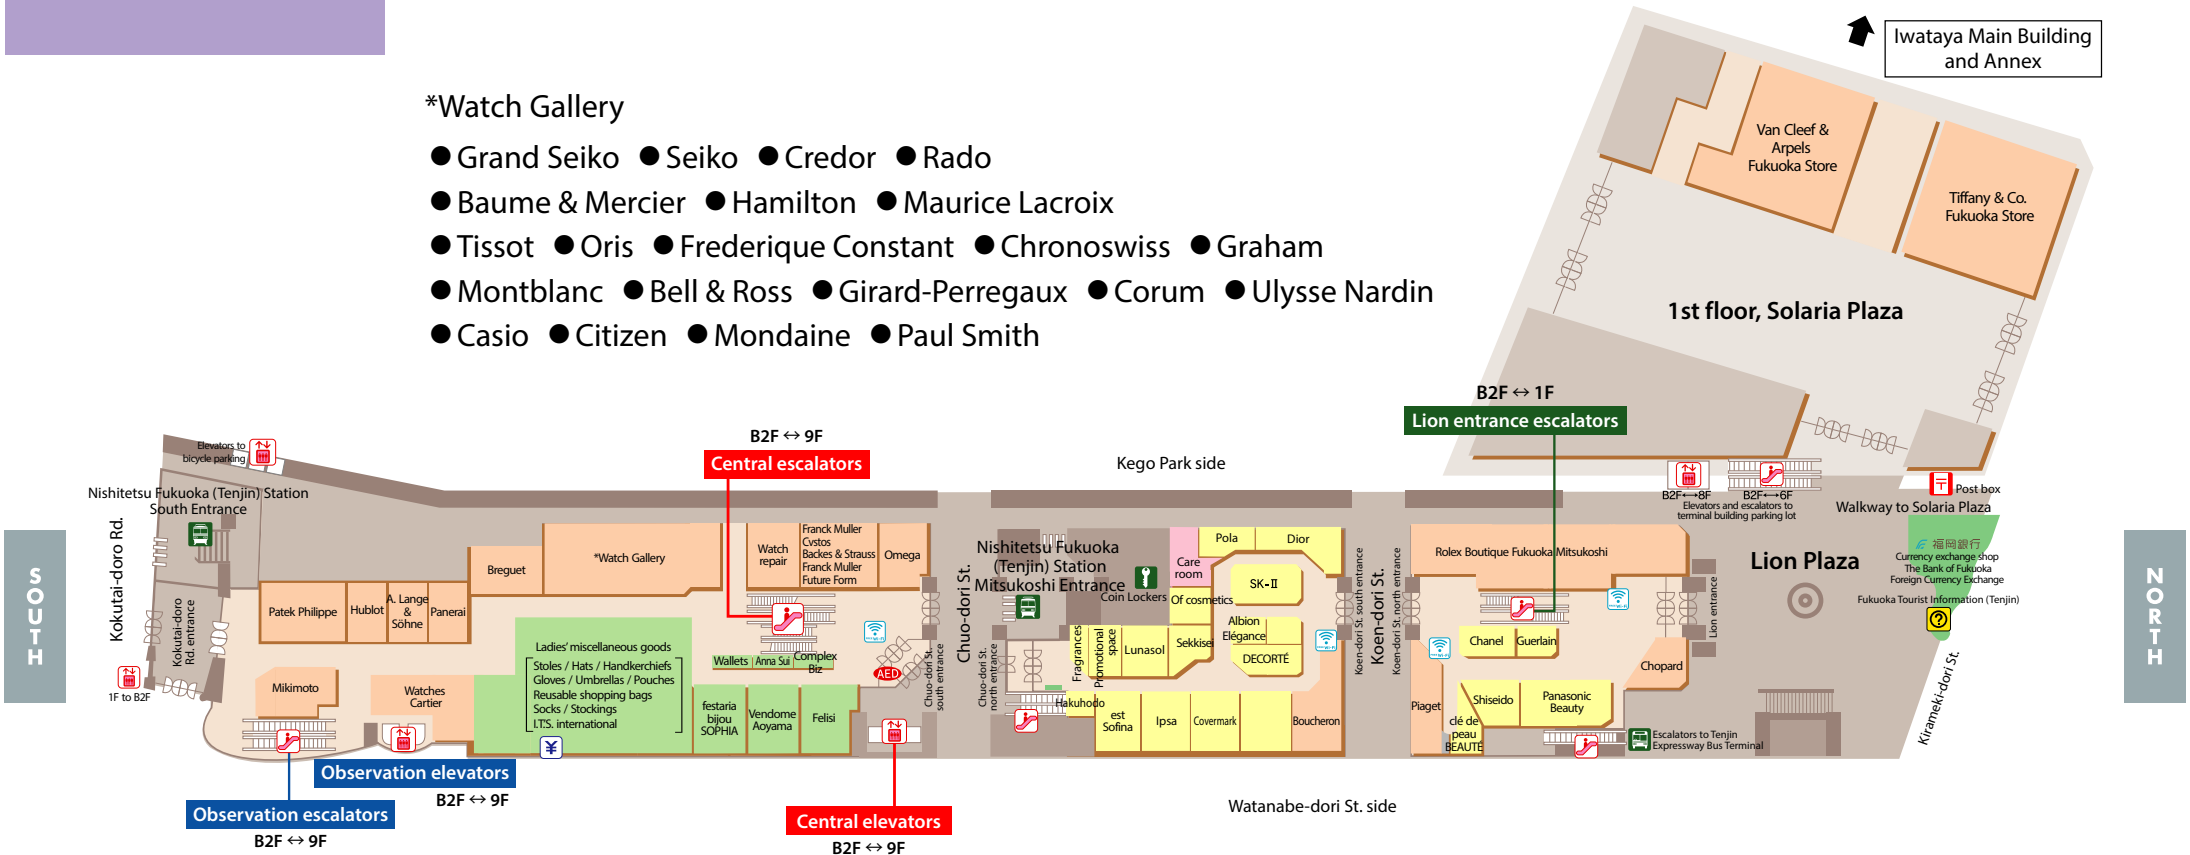

Ladies' miscellaneous goods

Accessories

Cosmetics

Watches

Jewelry

*Watch Gallery

- Grand Seiko ● Seiko ● Credor ● Rado
- Baume & Mercier ● Hamilton ● Maurice Lacroix
- Tissot ● Oris ● Frederique Constant ● Chronoswiss ● Graham
- Montblanc ● Bell & Ross ● Girard-Perregaux ● Corum ● Ulysse Nardin
- Casio ● Citizen ● Mondaine ● Paul Smith

Wi-Fi area	Cafe	Coin Lockers	Escalator	Public phone (supports international calls)	Rest area	Baby seat	Changing station	Boys' toilet	Baby seat	Changing station	Ostomy toilet
Restaurant	ATM Corner	Cashiers	Elevator	Information	Men's restroom	Women's restroom	Multifunctional restroom				